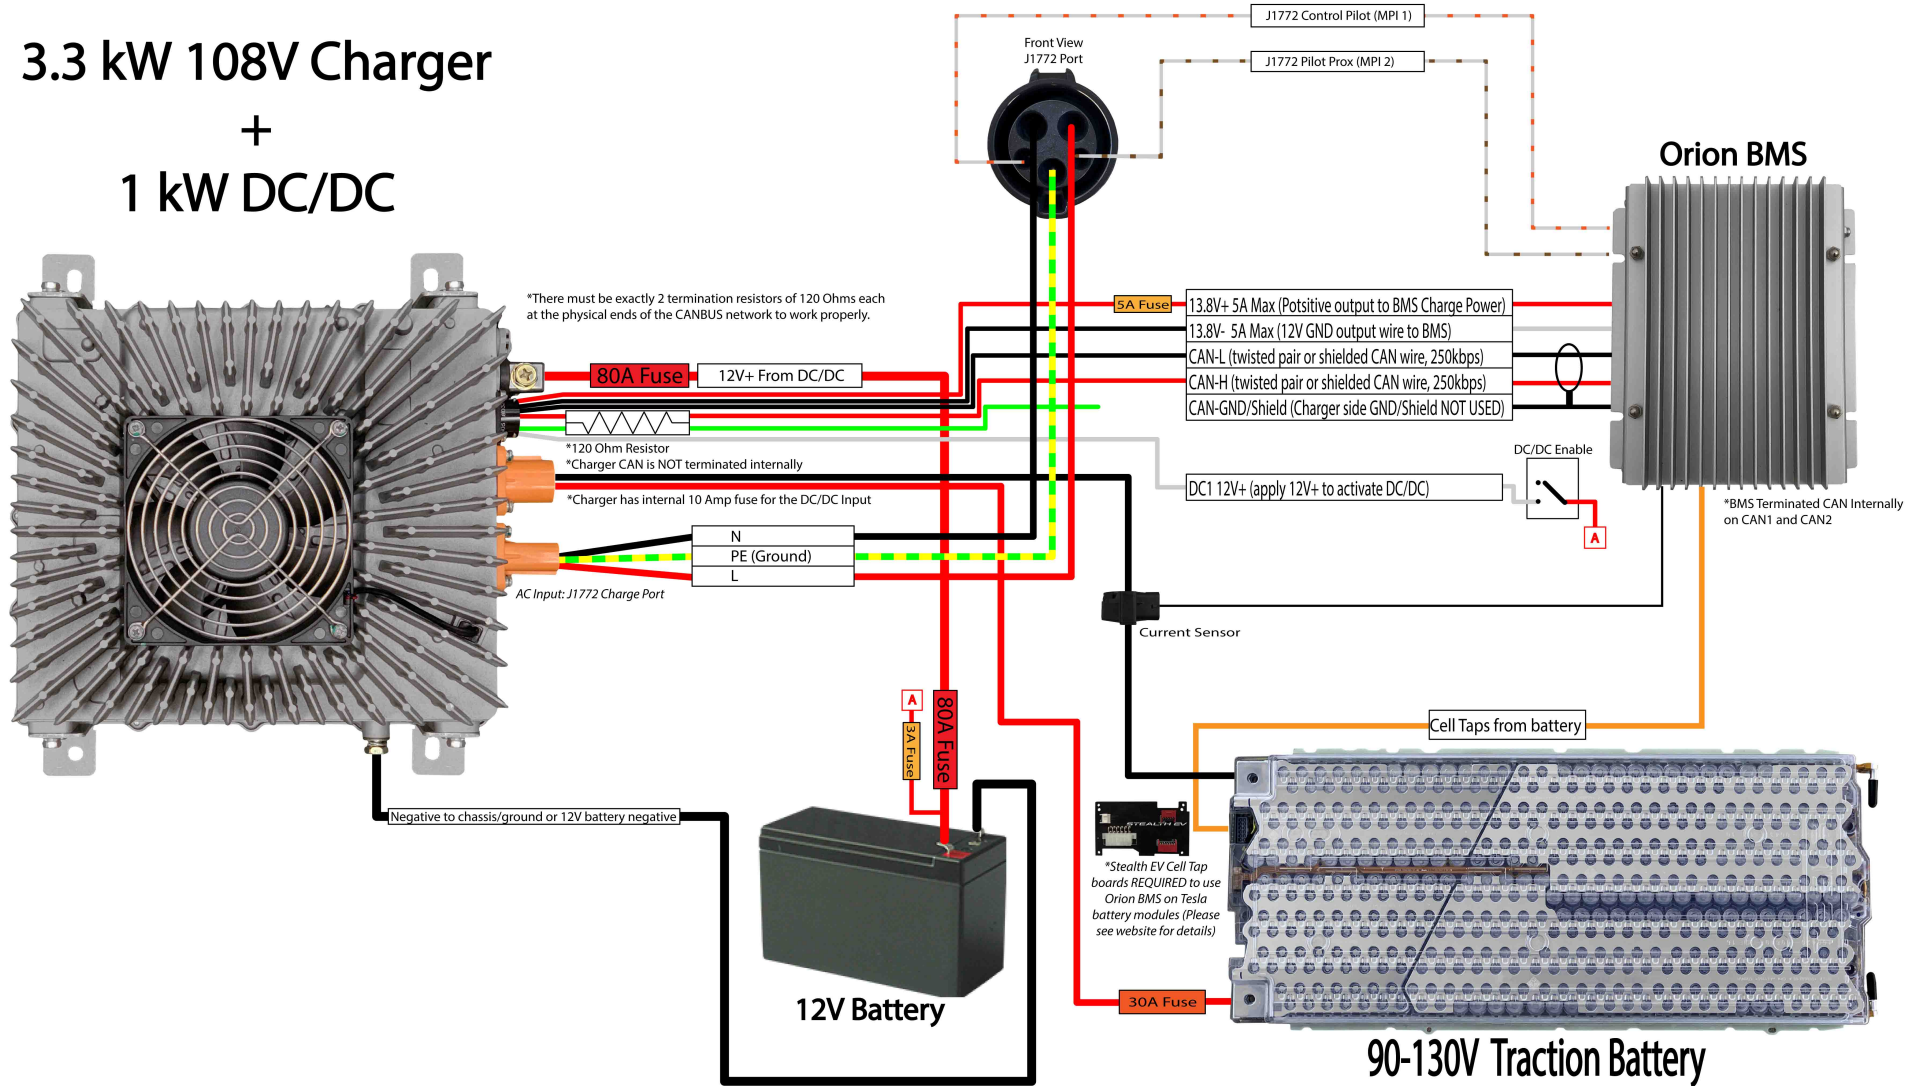

# 3.3 kW 108V Charger + 1 kW DC/DC

Version 1.0 (check website for latest version)

**STEALTH EV**